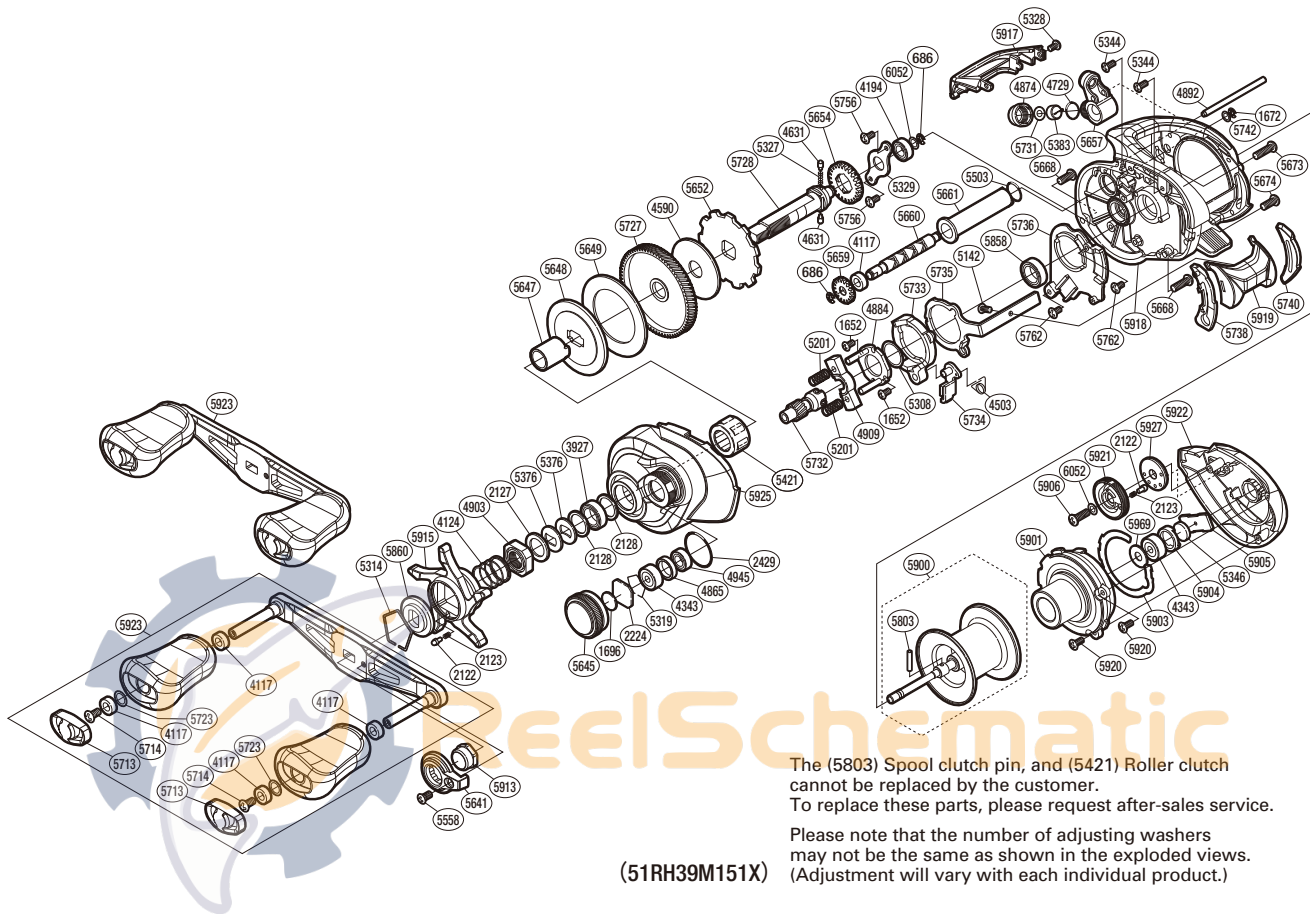

SHIMANO

CURADO DC S A-RB

CUDC151

Part No.	Description	Part No.	Description	Part No.	Description
BNT0686	E Lock	BNT5328	Screw	BNT5735	Clutch Plate
BNT1652	Screw	BNT5329	Drive Shaft Retainer	BNT5736	Clutch Guard
BNT1672	E Lock	BNT5344	Screw	BNT5738	Clutch Bar Guide B
BNT1696	Cast Control Spacer	BNT5346	Spacer B	BNT5740	Clutch Bar Guide A
BNT2122	Click Pin	BNT5376	Drag Spring Washer	BNT5742	Washer
BNT2123	Click Spring	BNT5383	Line Guide Pawl	BNT5756	Screw
BNT2127	Star Drag Spacer	BNT5421	Roller Clutch Bearing	BNT5762	Screw
BNT2128	Washer	BNT5503	O Ring	BNT5803	Spool Clutch Pin
BNT2224	Spool Tension Spacer	BNT5558	Screw	BNT5858	Ball Bearing
BNT2429	O Ring	BNT5641	Handle Nut Plate	BNT5860	Star Drag Click Plate
BNT3927	Ball Bearing	BNT5645	Cast Control Cap	BNT5900	Spool Assembly
BNT4117	Bushing	BNT5647	Roller Clutch Inner Tube	BNT5901	B Side Plate Substrate
BNT4124	Star Drag Spring	BNT5648	Key Washer	BNT5903	Washer
BNT4194	Ball Bearing	BNT5649	Drag Washer	BNT5904	Bearing Retainer
BNT4343	Ball Bearing	BNT5652	Anti-Reverse Ratchet	BNT5905	Spool Shaft Spacer
BNT4503	Clutch Pawl Spring	BNT5654	Idle Gear	BNT5906	Screw
BNT4590	Drag Washer	BNT5657	Line Guide Assembly	BNT5913	Handle Nut
BNT4631	Idle Gear Pin	BNT5659	Idle Gear	BNT5915	Star Drag
BNT4729	O Ring	BNT5660	Worm Shaft	BNT5917	Level Wind Protector
BNT4865	Bearing Spacer	BNT5661	Level Wind Guard	BNT5918	Frame Assembly
BNT4874	Pawl Cap	BNT5668	Screw	BNT5919	Clutch Button
BNT4884	Clutch Cam Retainer	BNT5673	Screw	BNT5920	Screw
BNT4892	Stabilizer Bar	BNT5674	Screw	BNT5921	Brake Dial
BNT4903	Star Drag Nut	BNT5713	Handle Knob Seal	BNT5922	Right Side Plate
BNT4909	Yoke	BNT5714	Screw	BNT5923	Handle Assembly
BNT4945	Ball Bearing	BNT5723	Washer	BNT5925	Left Side Plate
BNT5142	Screw	BNT5727	Drive Gear	BNT5927	Click Ring
BNT5201	Yoke Spring	BNT5728	Drive Shaft	BNT5969	Bearing Seal
BNT5308	Washer	BNT5731	Spacer	BNT6052	Washer
BNT5314	Click Plate Retainer	BNT5732	Pinion Gear		
BNT5319	Bearing Retainer	BNT5733	Clutch Cam		
BNT5327	Idle Gear Spring	BNT5734	Clutch Pawl Assembly	BNT4692	B-100 Oil (Accessory)